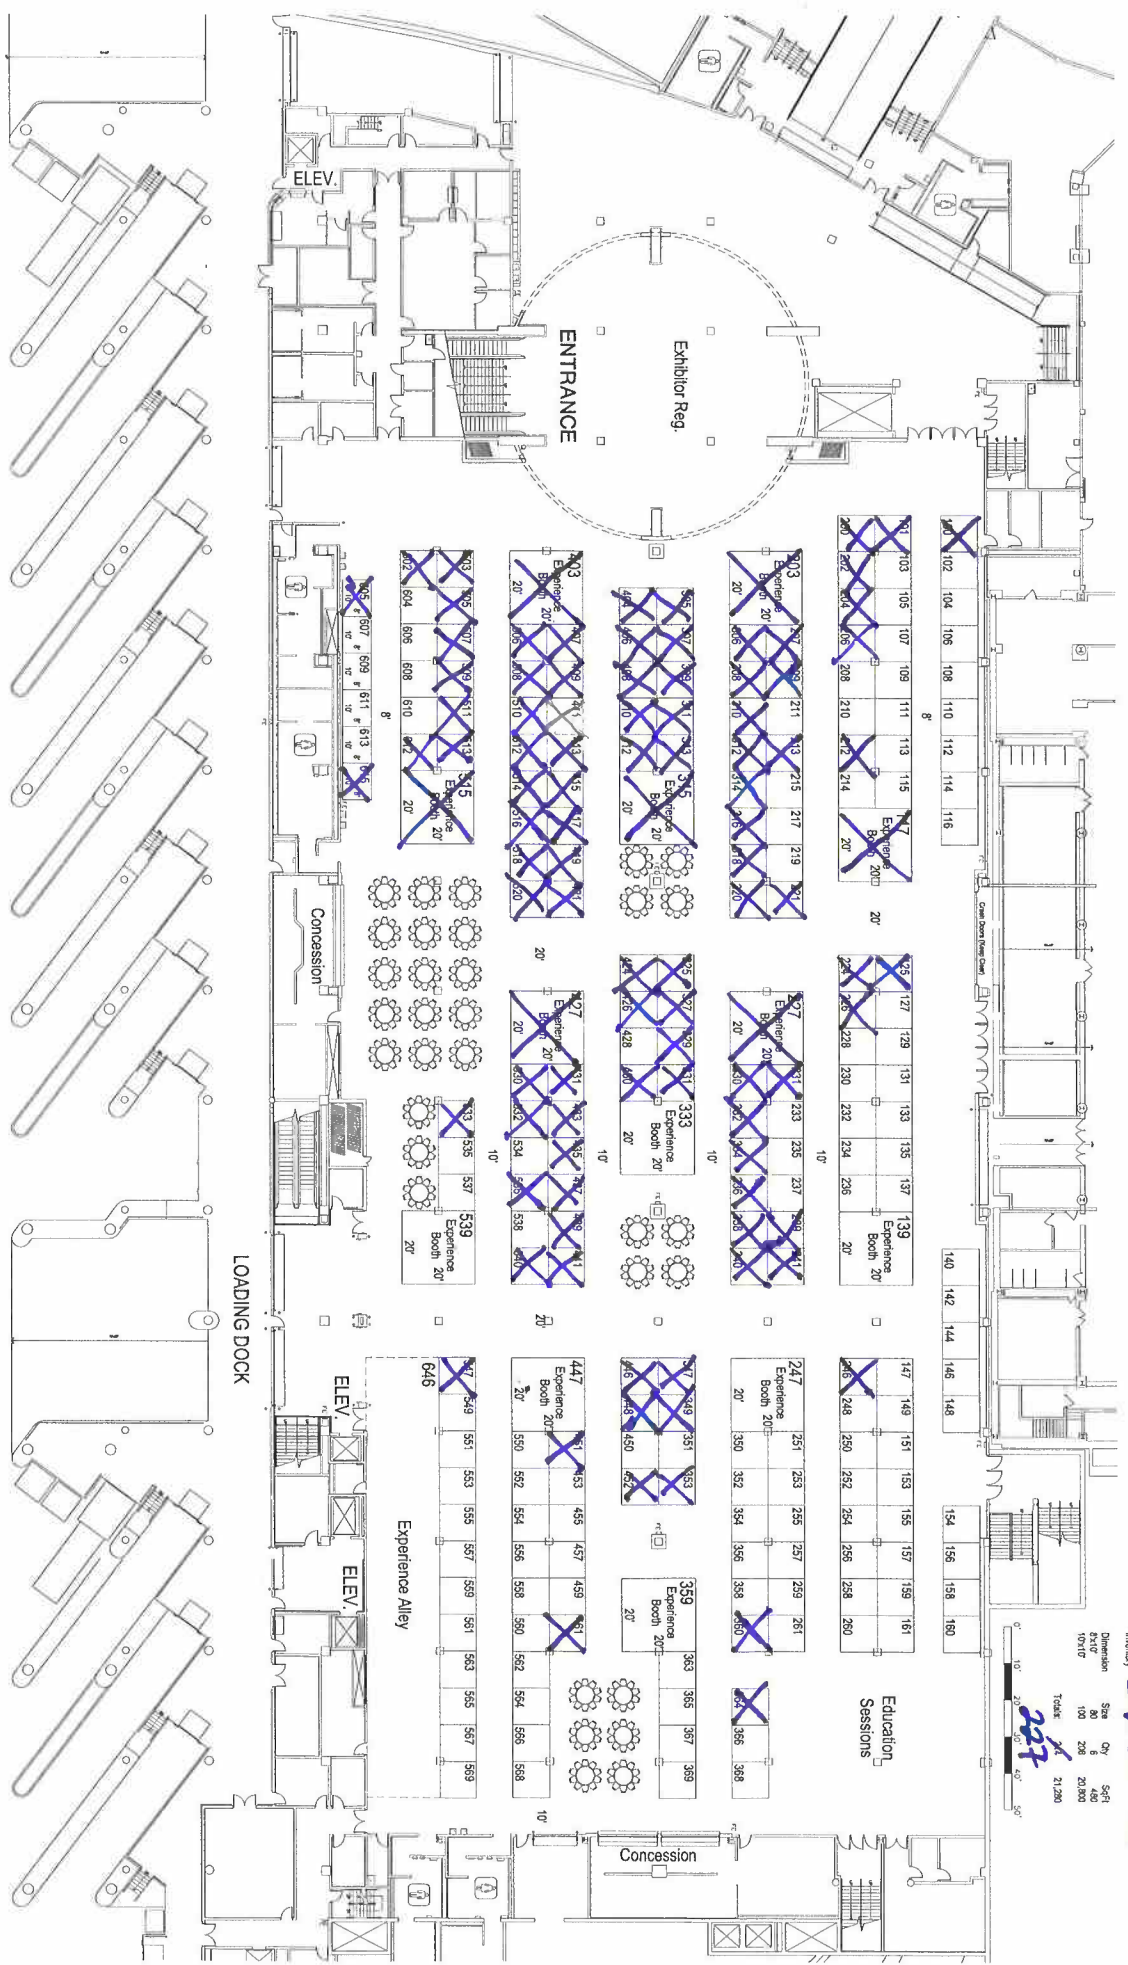

Inventory
 20X 20 = 13

Dimension	Qty	Sq Ft
8x10	6	480
10x10	100	20,000
Total	207	21,280

LeadingAge Minnesota
 May 19 - 20, 2021
 Saint Paul RiverCentre - Exhibit Halls A and B